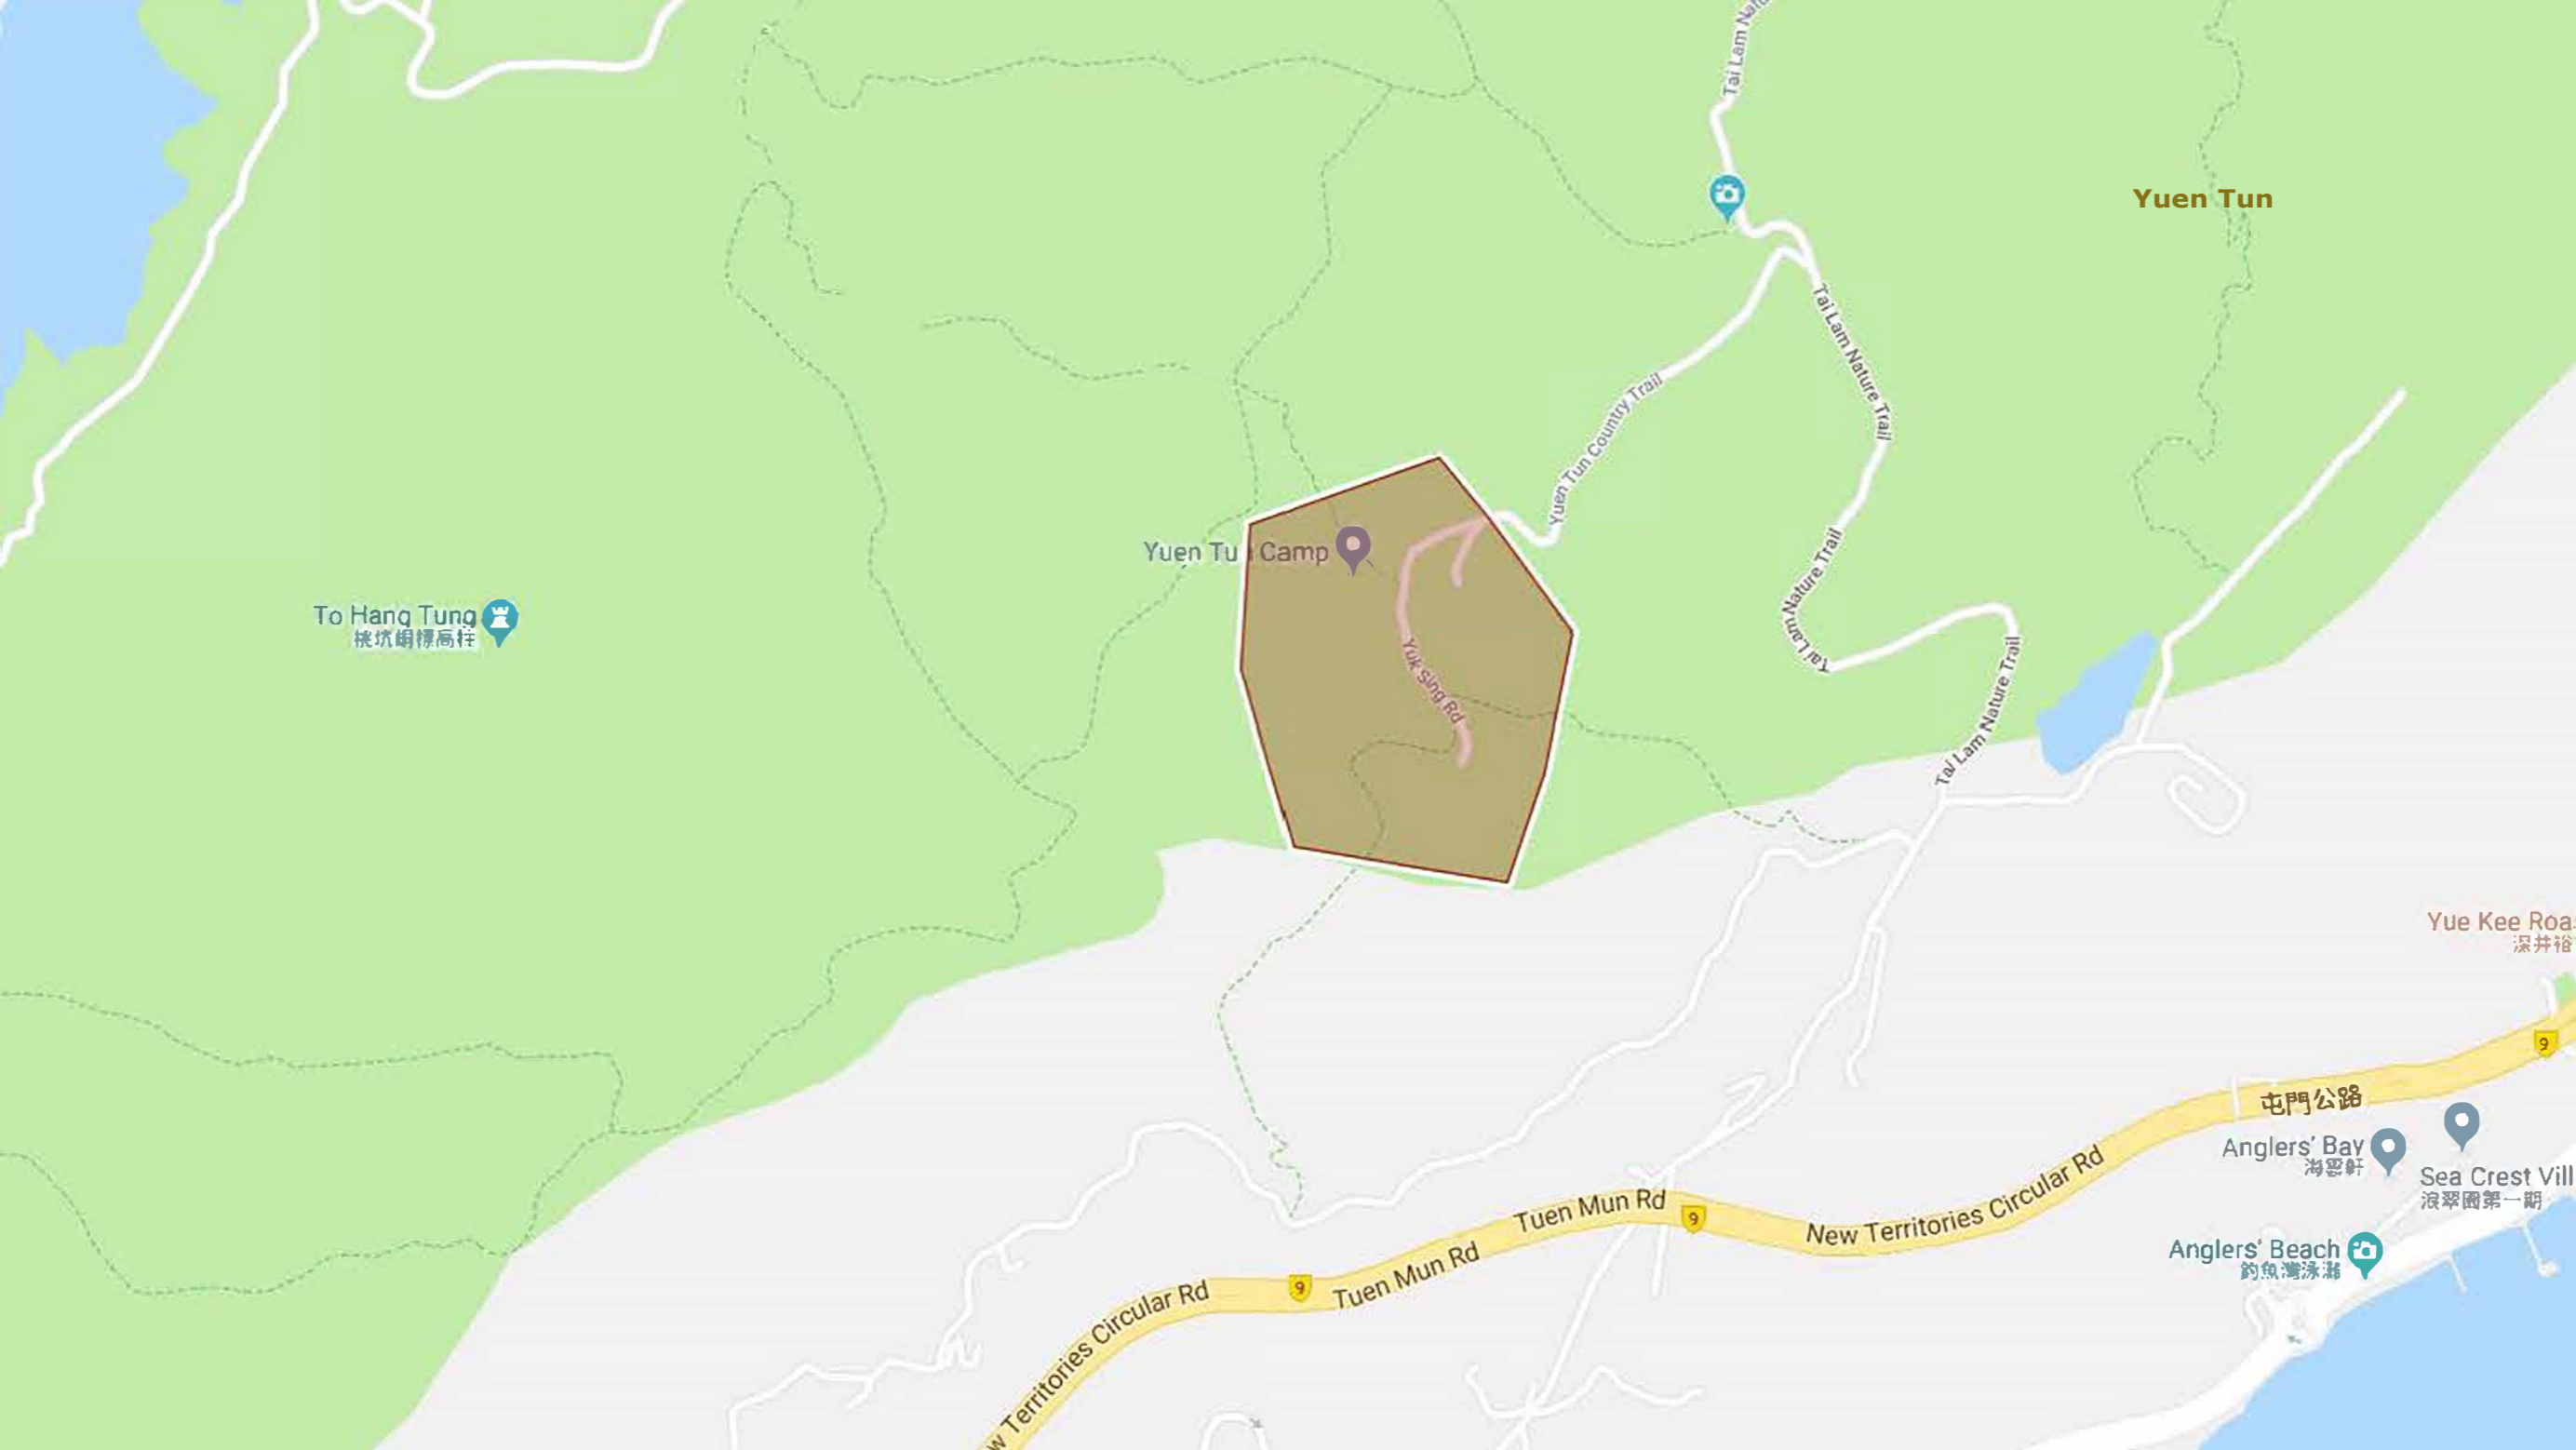

On Luk Street Park  
鞍祿街公園

Kam Ying Rd

Ma On Shan Bypass

Ma On Shan Bypass

Ma On Shan Bypass

Sai Sha Rd

On Luk St

Kam Ying Rd

Ma Kam St

繞道

Yuen Tun

Yuen Tu Camp

To Hang Tung  
桃坑崗標高柱

Yuk-sing Rd

Yuen Tun Country Trail

Tai Lam Nature Trail